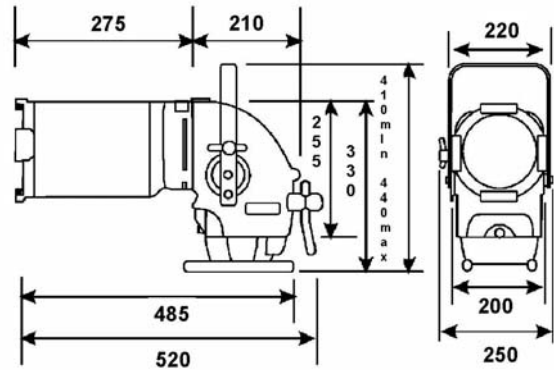

Tests conducted using standard 240V production lamps manufactured by Phillips.

PHYSICAL DATA

- Weight: 9.4 Kg
 Carton Size: 650 x 400 x 260 (estimated)
 Colour Frame Size: 185mm square
 Gobo Size: A size, 75mm diameter image
 Included: 1 x colour frame, 1 x heat sink guard, 1 x M12 suspension bolt set & instruction leaflet.